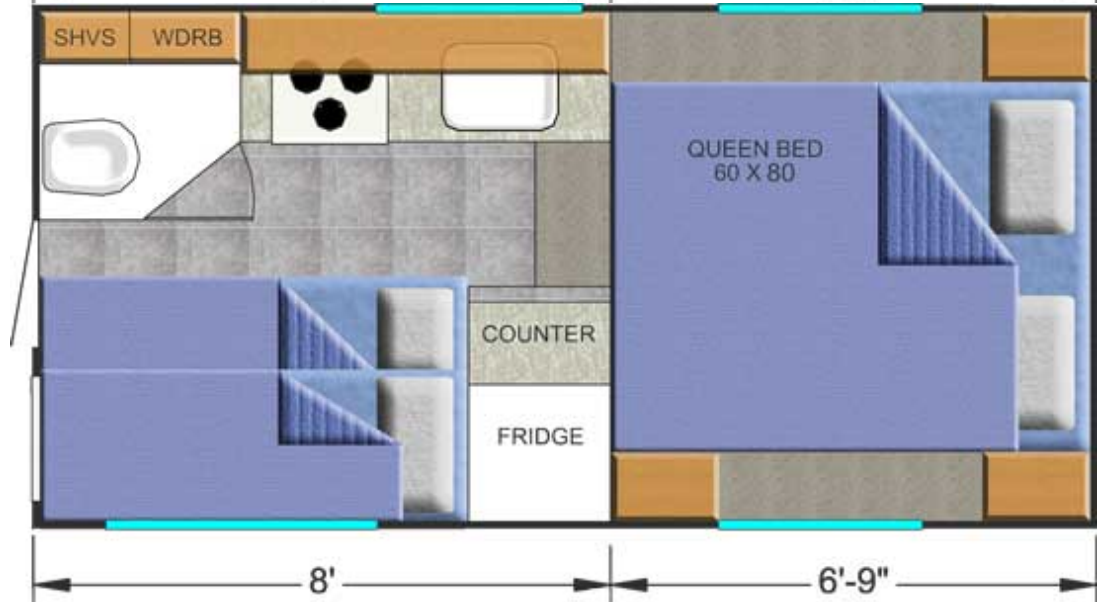

Adventurer 80W

The 80W Truck Camper is a popular camper in the half-ton truck market. The added washroom in this 8 foot Camper increases the comfort and convenience of your camping experience, while keeping the price down.

Day

Night

80HL Features

Interior

Color-Coordinated Designer Interior	Overhead Dinette Storage
Driver Side Pajama Box	Sliding Window to Cab
Fold Down Bunk*	Extenda-Cab w/60"x80" Spring Filled Mattress
Full Carpeted Cab Over*	Venetian Blinds
Reversible Dinette Cushions - Vinyl One Side	Vinyl Floor Covering
Mortise & Tenon Oak Framed Flat Panel Cabinet Doors	
Quality Fabrics & Cushions - Click here for a sample of our fabrics	

80HL Specifications

Important Details

Sleeping Capacity	5
Floor Length	8'-0"
Overall Length	177"
Exterior Width	93"
Interior Height	77"
Fresh Water Capacity (US Gallons/Liters)	10.5 / 40
Dry Weight* (kg/lbs)	750 / 1652